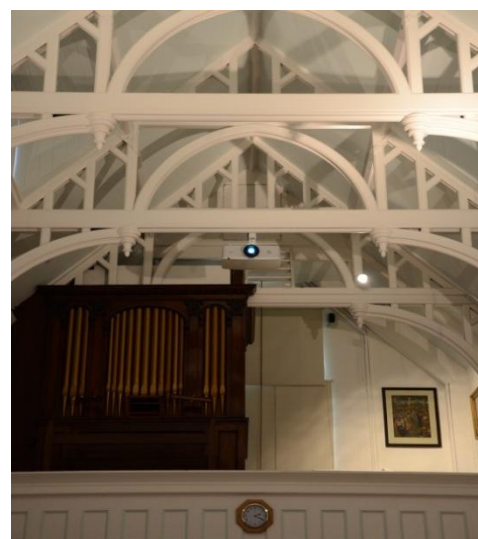

CREATIVE AUDIO-VISUAL SOLUTIONS

CREATIVE at work

Hickey's Chapel, Richmond

Cinematic Church Solution

The new audio-visual system at Hickey's Chapel is used both for Sunday services and also many other meetings including a weekly local cinema club. With this in mind, CAVS installed a very flexible projection screen featuring a long-drop screen and discreet long-throw 6000 lumen projector. The screen can be lowered to a 'normal' height for services but drop lower to provide an effective cinema backdrop with the projector's motorised lens shift allowing simple set-up for both configurations. This is wired digitally via HDMI to provide the highest quality images from bluray films. The audio system features JBL Control 28 speakers, ensuring excellent sound quality for both speech, music and cinema playback. The main hub of the sound system is a new Australian Monitor mixer-amplifier featuring 8 inputs, 200 watt amplifier and digital processing (to eradicate feedback and improve clarity and intelligibility) all within a 1U frame!

The hub of the sound system is the new Australian Monitor AMD200 mixing amplifier featuring 8 inputs, power amplifier and full digital sound processing.

Motorised long drop screen allows the screen to be dropped to two operating heights – for main Chapel services and for the popular cinema club. The system also shows Freeview TV channels and has flexible inputs for instruments, laptop and microphones. A truly discreet and flexible AV system.