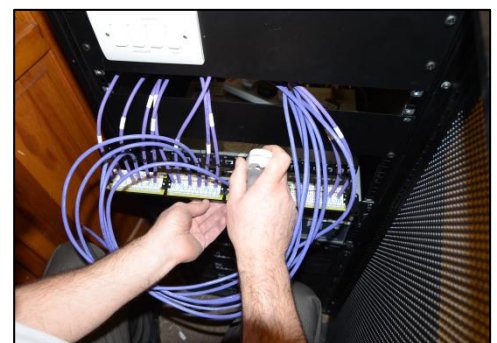

CREATIVE AUDIO-VISUAL SOLUTIONS

CREATIVE at work

St Ebbes Church, Oxford

A Sound Solution

Amplifier and Audio Processing Rack. Via relay control on the Electrovoice DC-One, the Church speakers can be quickly switched from portrait to landscape orientations.

The new audio system within St Ebbes Church needed to provide excellent clarity and intelligibility for all speech and Worship requirements as well as to provide the ability to switch from portrait to landscape orientations depending on how the Church is being used. CAVS provided a very flexible Electrovoice system featuring ZX1i speakers with matching amplification, active subwoofers and dual DC-One digital processors. The DC-Ones not only provide each speaker with optimised settings including parametric EQ, delay, limiting and compression, they also fully equalise the room acoustics and feature relay switching to allow different speakers to be turned on and off (with different optimisation settings) depending on room configuration.